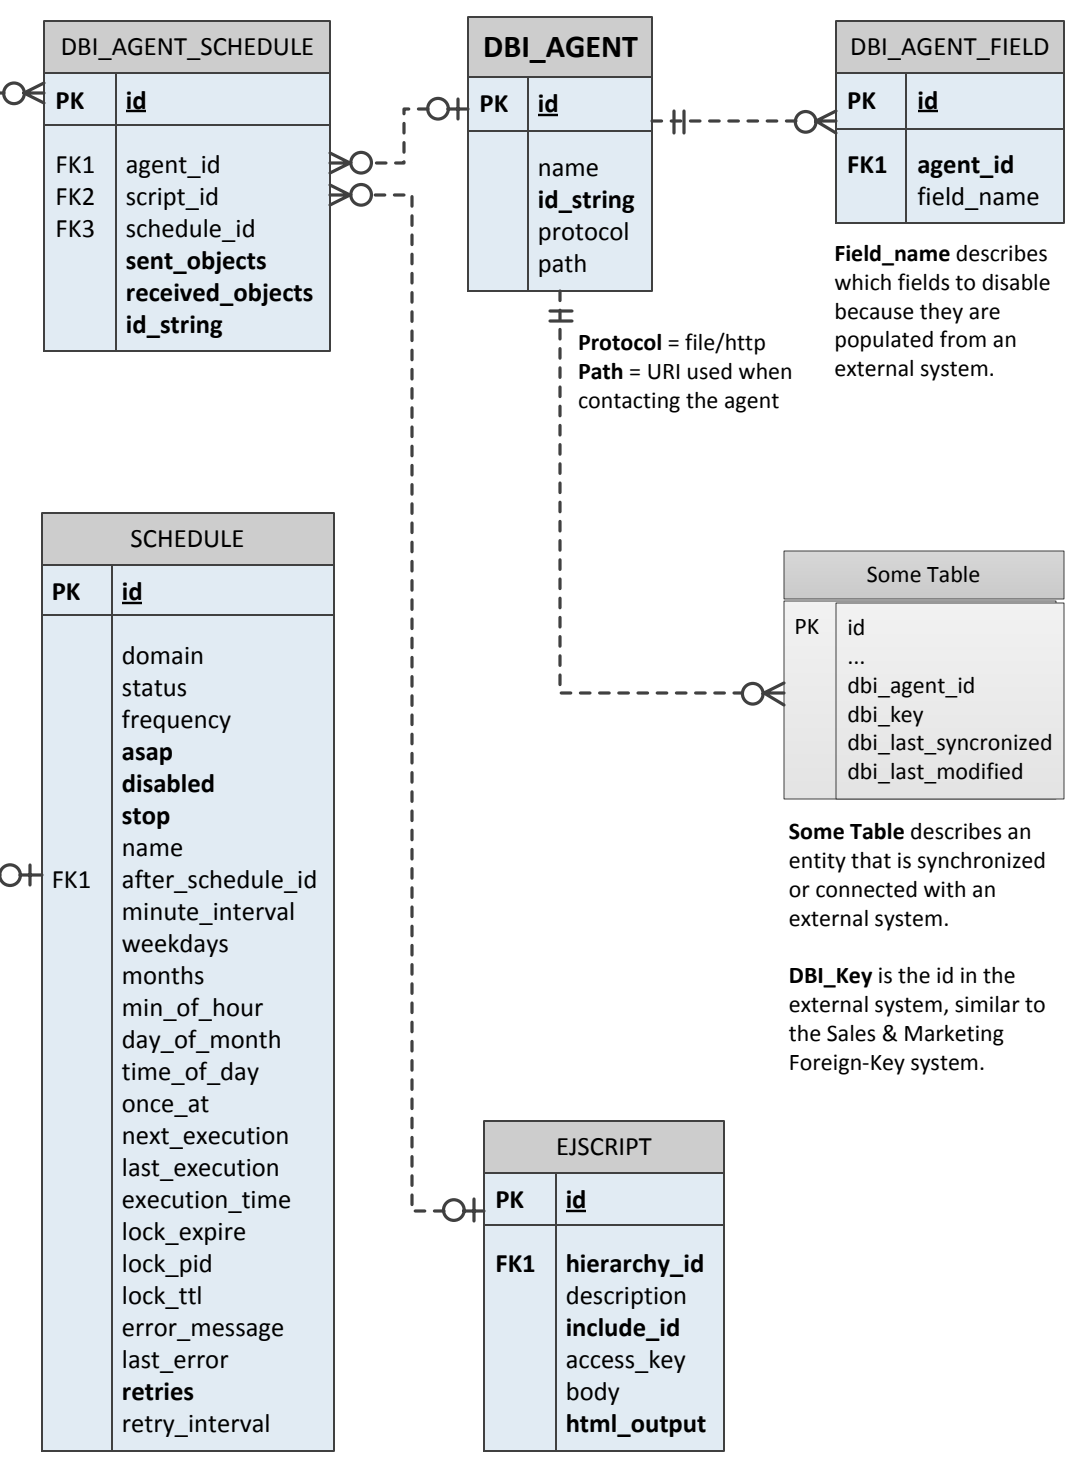

Database Integration

Knowledge Base / FAQ

eMarketing

Hierarchy

Incoming Message Filtering

Color key

- User + System tables
- Contact + Person
- Project
- Sale
- Appointment + Document
- Lists, Preferences, DB integration
- Travel + Satellite
- Knowledge Base
- Ticket
- eMarketing

Symbols

- Mandatory
- Optional
- Zero or more
- One or more