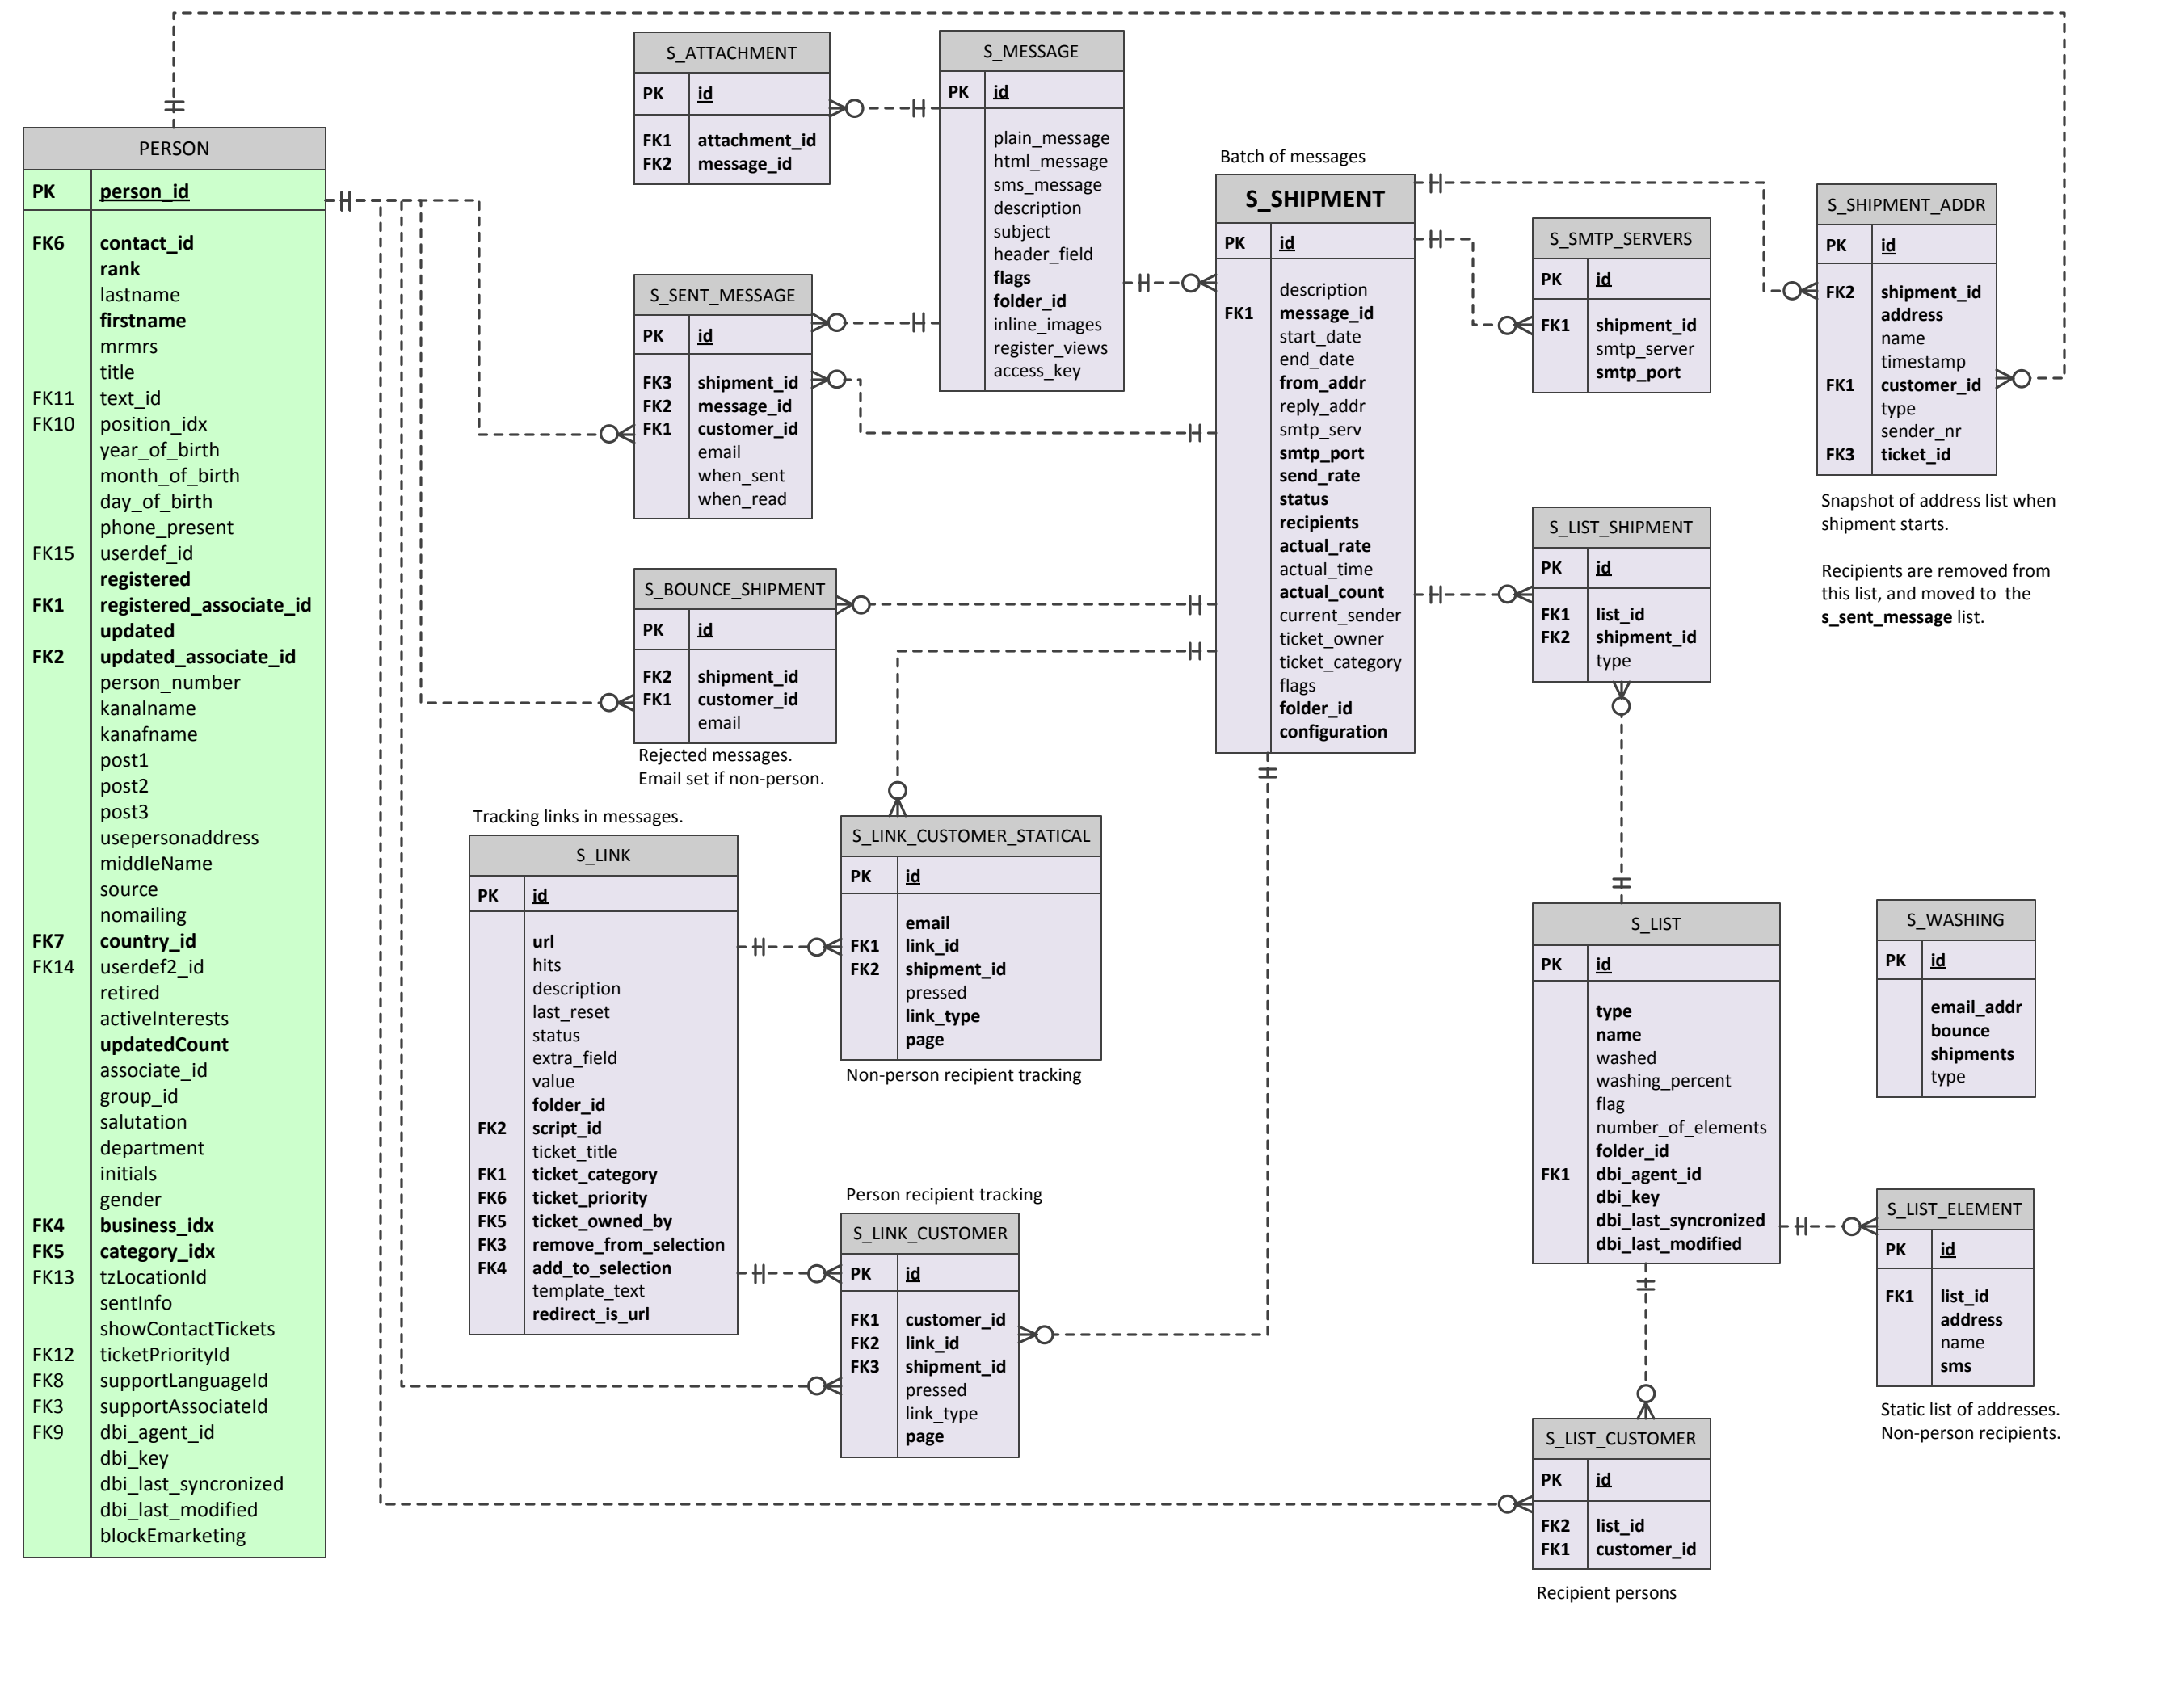

Database Integration

Knowledge Base / FAQ

eMarketing

Hierarchy

Incoming Message Filtering

Color key

- User + System tables
- Contact + Person
- Project
- Sale
- Appointment + Document
- Lists, Preferences, DB integration
- Travel + Satellite
- Knowledge Base
- Ticket
- eMarketing

Symbols

- Mandatory
- Optional
- Zero or more
- One or more