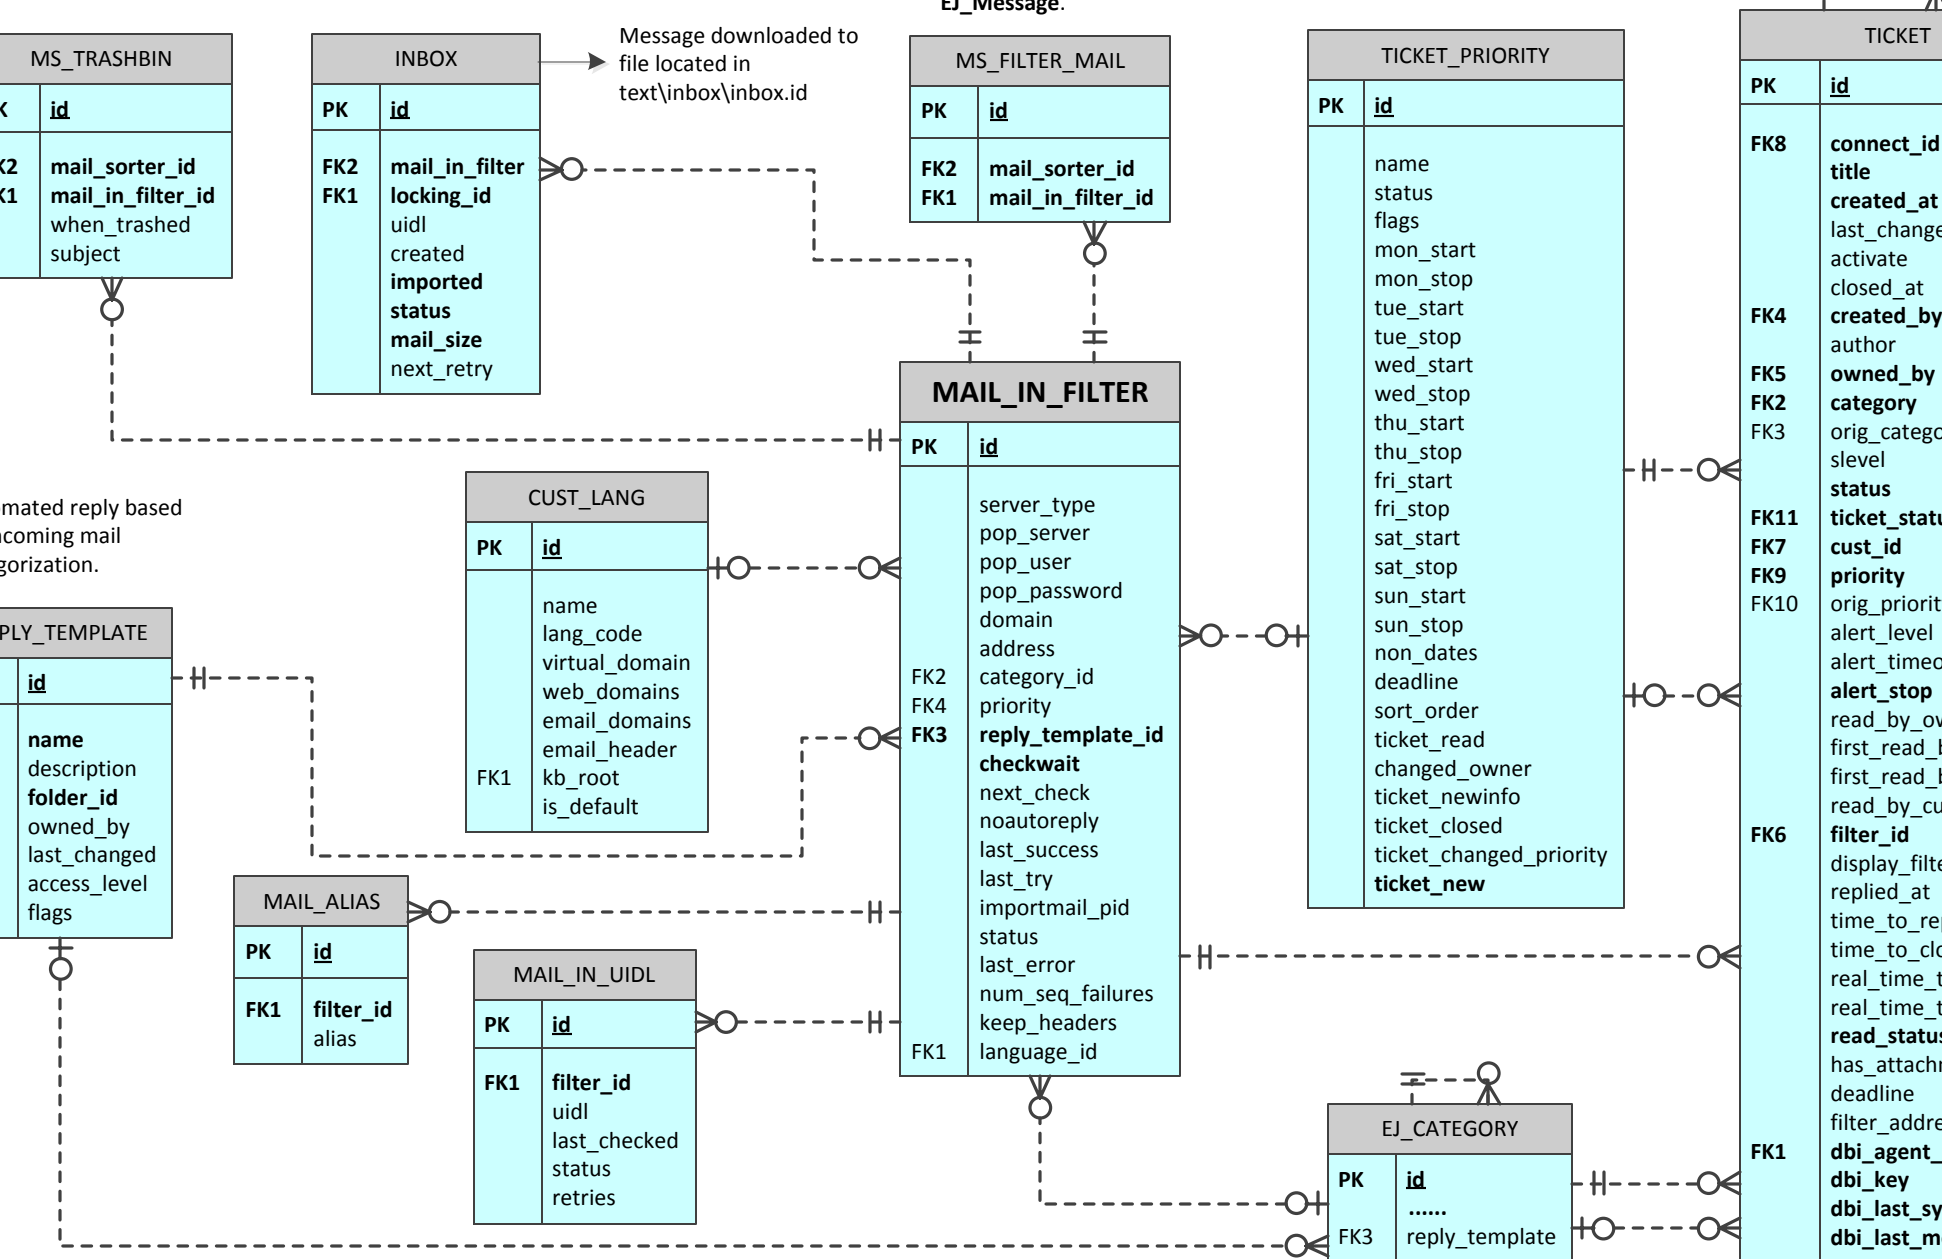

Database Integration

Knowledge Base / FAQ

eMarketing

Hierarchy

Incoming Message Filtering

Color key

- User + System tables
- Contact + Person
- Project
- Sale
- Appointment + Document
- Lists, Preferences, DB integration
- Travel + Satellite
- Knowledge Base
- Ticket
- eMarketing

Symbols

- Mandatory
- Optional
- Zero or more
- One or more