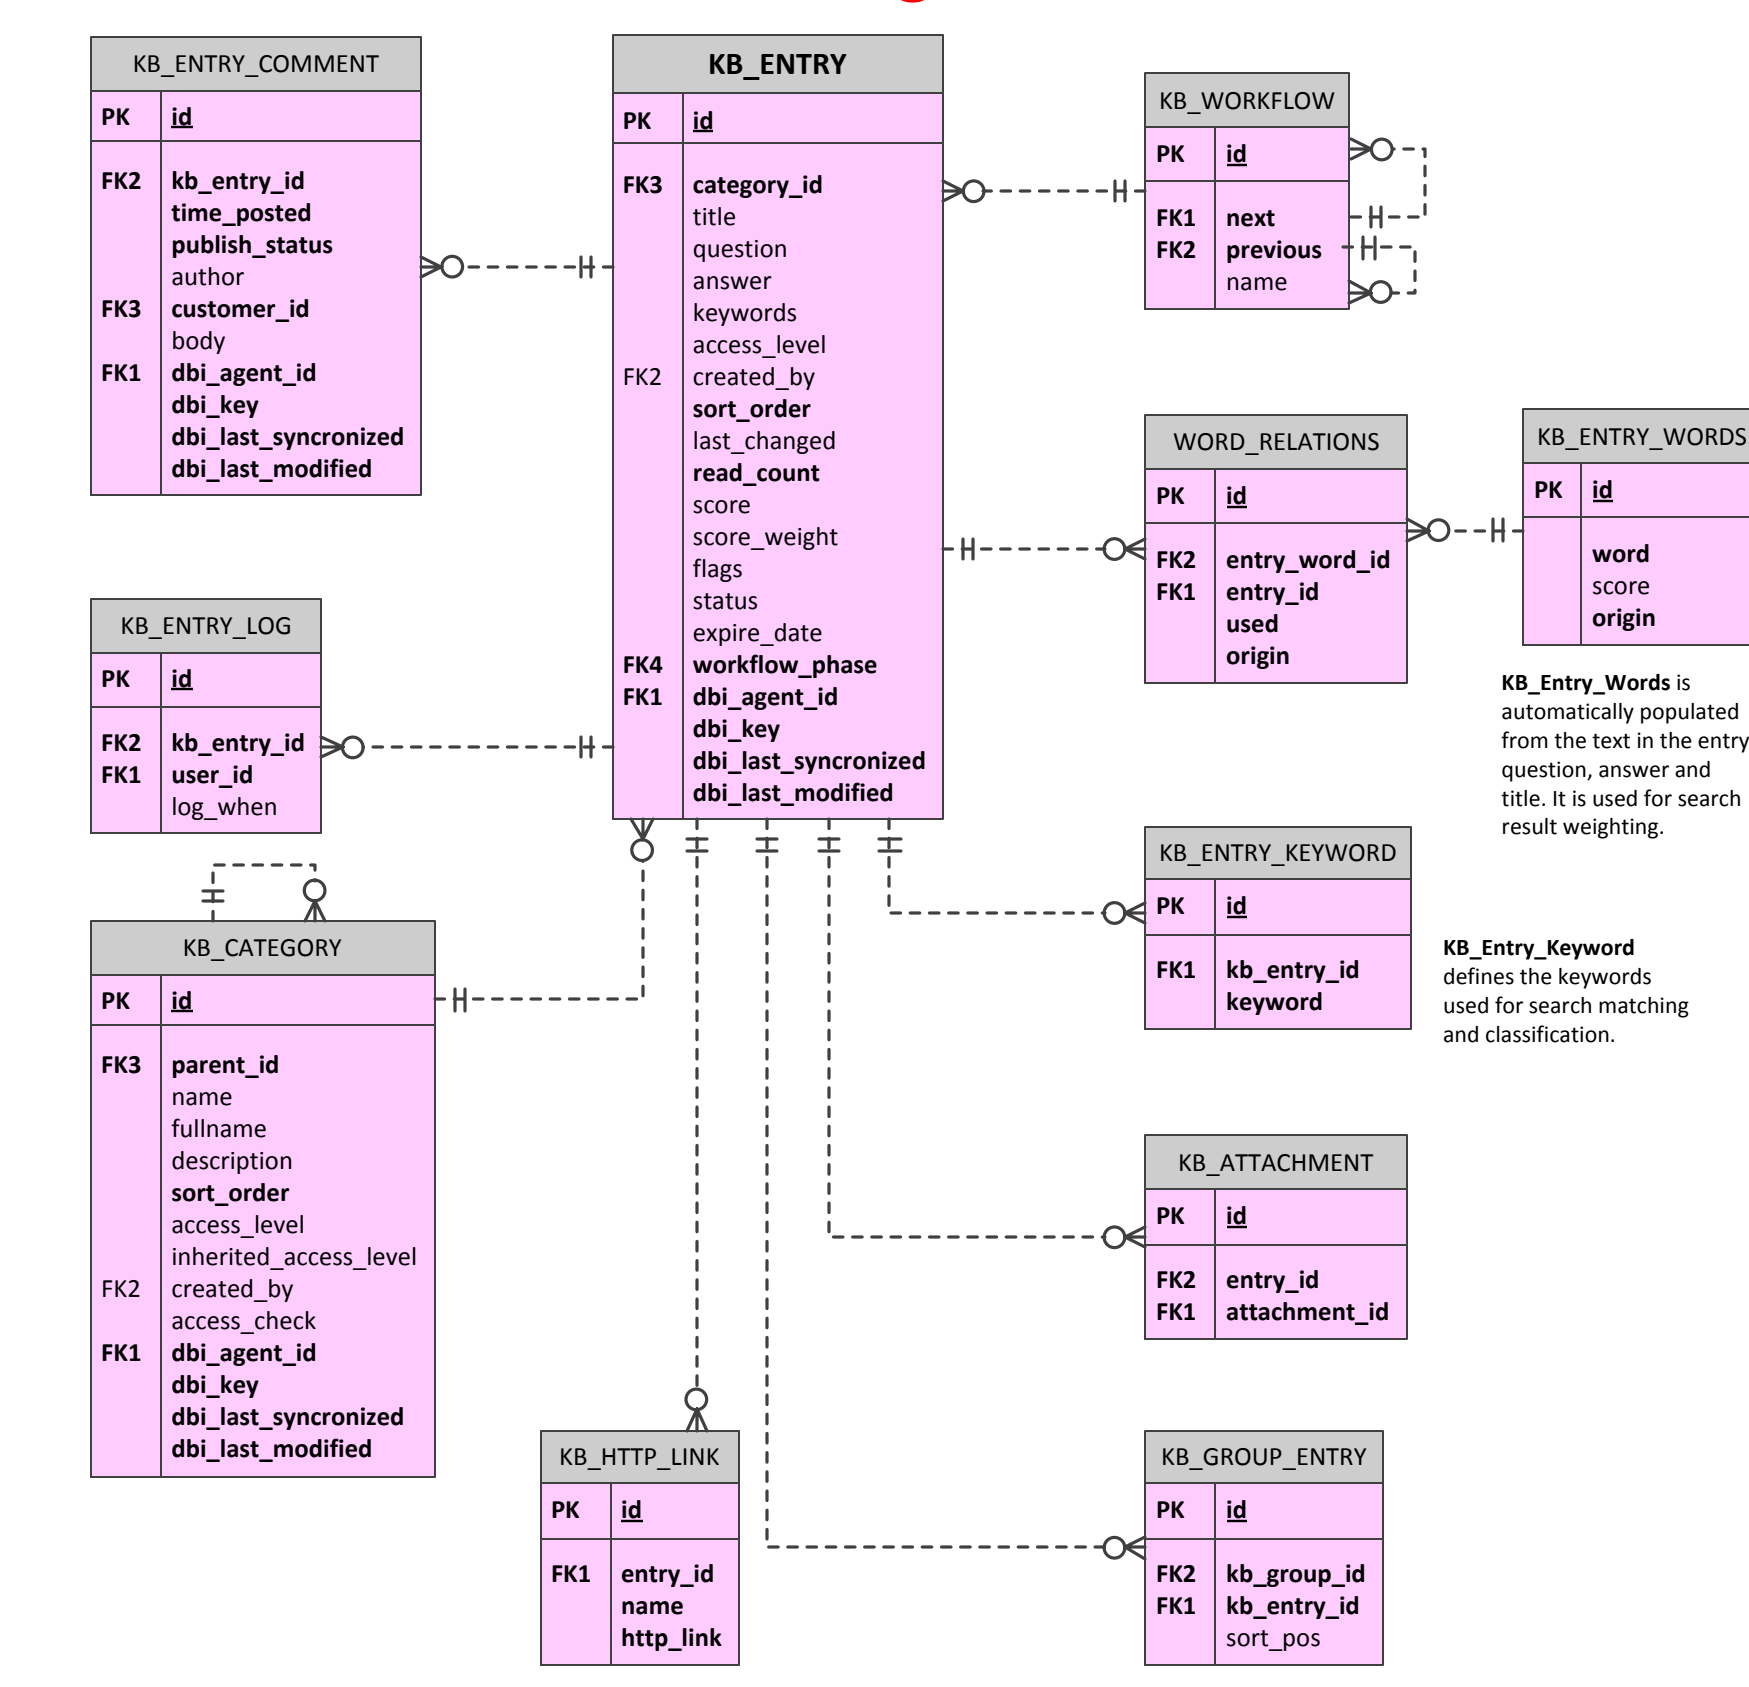

Database Integration

Knowledge Base / FAQ

eMarketing

Hierarchy

Incoming Message Filtering

Color key

- User + System tables
- Contact + Person
- Project
- Sale
- Appointment + Document
- Lists, Preferences, DB integration
- Travel + Satellite
- Knowledge Base
- Ticket
- eMarketing

Symbols

- Mandatory
- Optional
- Zero or more
- One or more