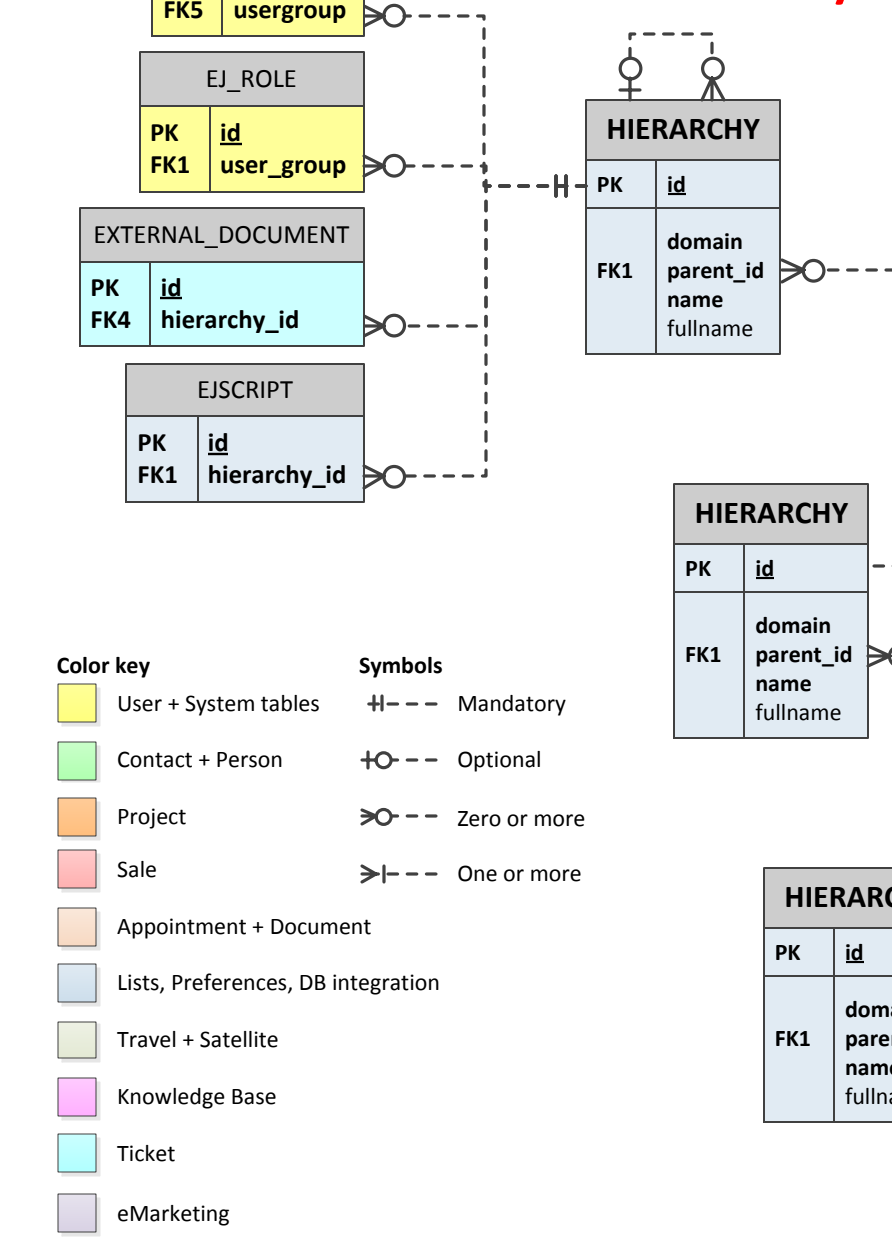

Database Integration

Knowledge Base / FAQ

eMarketing

Hierarchy

Incoming Message Filtering

Color key

- User + System tables
- Contact + Person
- Project
- Sale
- Appointment + Document
- Lists, Preferences, DB integration
- Travel + Satellite
- Knowledge Base
- Ticket
- eMarketing

Symbols

- Mandatory
- Optional
- Zero or more
- One or more